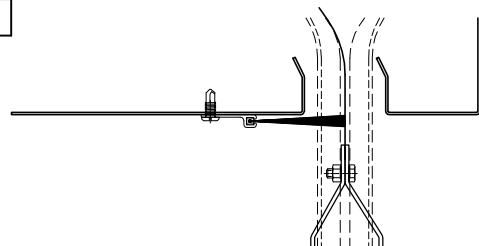

SMOKESTOP™ EVACU8® S200E CURTAIN STANDARD HEADBOXING SECTIONS

S200E WSR 25/30

DROP	WIDTH
< 4M	< 5M

DROP	WIDTH
< 4M	> 5M < 18M

DRAWN:	TITLE: SMOKESTOP™ EVACU8® S200E WITH S. SEAL HEADBOX CONFIGURATION (DROP <4M)	
ML		
CHECKED:	© 1997 A COOPER GROUP LIMITED ALL RIGHTS RESERVED. THIS DESIGN MAY NOT BE REPRODUCED IN ANY MATERIAL FORM INCLUDING ELECTRONICALLY WITHOUT THE WRITTEN PERMISSION OF THE COPYRIGHT NAMES	ALL DIMENSION IN MILLIMETERS UNLESS OTHERWISE STATED
JR		
APPROVED:	DRG. No.	ISSUE: B
CJL	602/146/MK	DATE: 25.02.2014