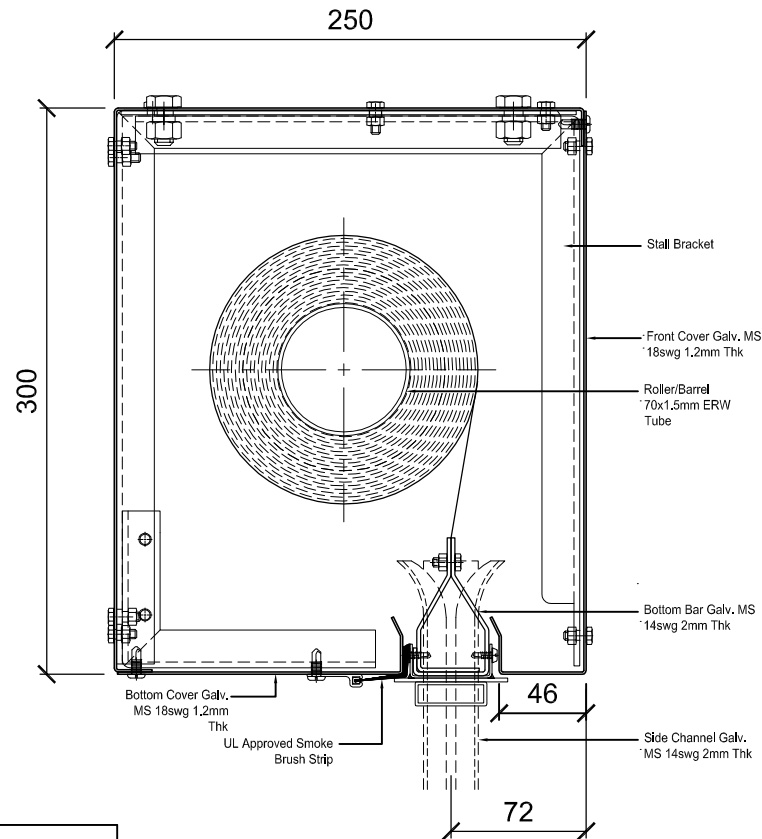

SMOKESTOP™ EVACU8® S200E CURTAIN STANDARD HEADBOXING SECTIONS

S200E WSR 25/30

DROP	WIDTH
< 4M	< 5M

DROP	WIDTH
< 4M	> 5M < 18M

DRAWN:	TITLE: SMOKESTOP™ EVACU8® S200E WITH S. SEAL HEADBOX CONFIGURATION (DROP <4M)	
ML		
CHECKED:	© 1997 A COOPER GROUP LIMITED ALL RIGHTS RESERVED. THIS DESIGN MAY NOT BE REPRODUCED IN ANY MATERIAL FORM INCLUDING ELECTRONICALLY WITHOUT THE WRITTEN PERMISSION OF THE COPYRIGHT NAMES	ALL DIMENSION IN MILLIMETERS UNLESS OTHERWISE STATED
JR		
APPROVED:	DRG. No.	ISSUE: B
CJL	602/146/MK	DATE: 25.02.2014