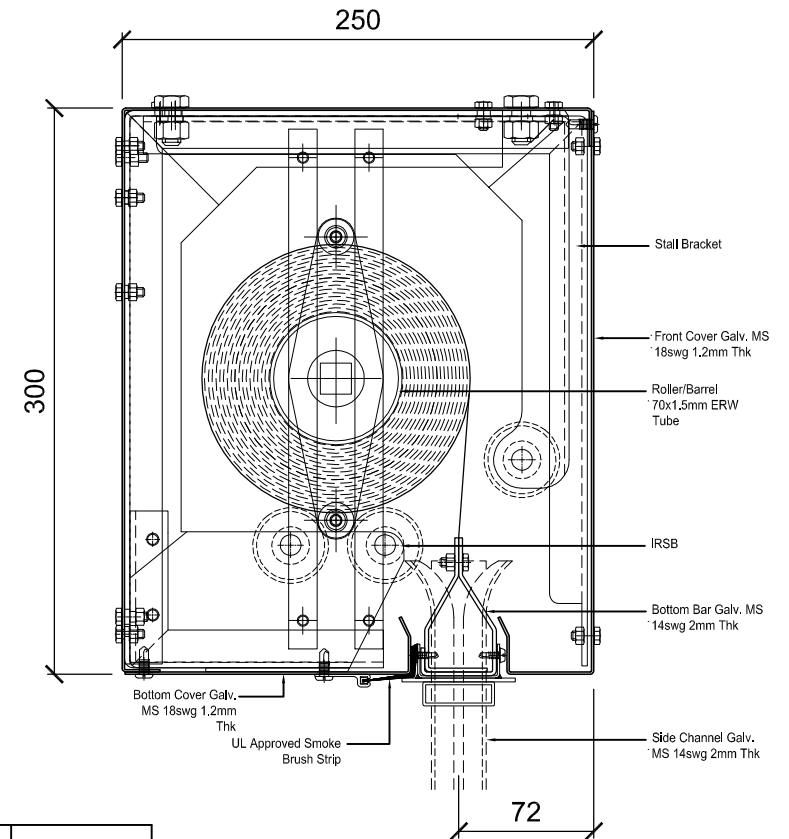

SMOKESTOP™ EVACU8® S200E CURTAIN STANDARD HEADBOXING SECTIONS

S200E WSR 25/30

DROP	WIDTH
< 4M	< 5M

DROP	WIDTH
< 4M	> 5M < 18M

DRAWN:	TITLE: SMOKESTOP™ EVACU8® S200E WITH S. SEAL HEADBOX CONFIGURATION (DROP <4M)	
ML		
CHECKED:	© 1997 A COOPER GROUP LIMITED ALL RIGHTS RESERVED. THIS DESIGN MAY NOT BE REPRODUCED IN ANY MATERIAL FORM INCLUDING ELECTRONICALLY WITHOUT THE WRITTEN PERMISSION OF THE COPYRIGHT NAMES	ALL DIMENSION IN MILLIMETERS UNLESS OTHERWISE STATED
JR		
APPROVED:	DRG. No.	ISSUE: B
CJL	602/146/MK	DATE: 25.02.2014