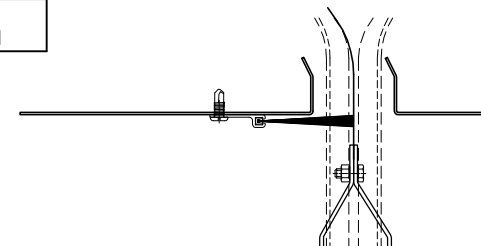

SMOKESTOP™ EVACU8® S200E CURTAIN STANDARD HEADBOXING SECTIONS

S200E WSR 25/30

DROP	WIDTH
< 4M	< 5M

DROP	WIDTH
< 4M	> 5M < 18M

DRAWN:	TITLE: SMOKESTOP™ EVACU8® S200E WITH S. SEAL HEADBOX CONFIGURATION (DROP <4M)	
ML		
CHECKED:	© 1997 A COOPER GROUP LIMITED ALL RIGHTS RESERVED. THIS DESIGN MAY NOT BE REPRODUCED IN ANY MATERIAL FORM INCLUDING ELECTRONICALLY WITHOUT THE WRITTEN PERMISSION OF THE COPYRIGHT NAMES	ALL DIMENSION IN MILLIMETERS UNLESS OTHERWISE STATED
JR		
APPROVED:	DRG. No.	ISSUE: B
CJL	602/146/MK	DATE: 25.02.2014