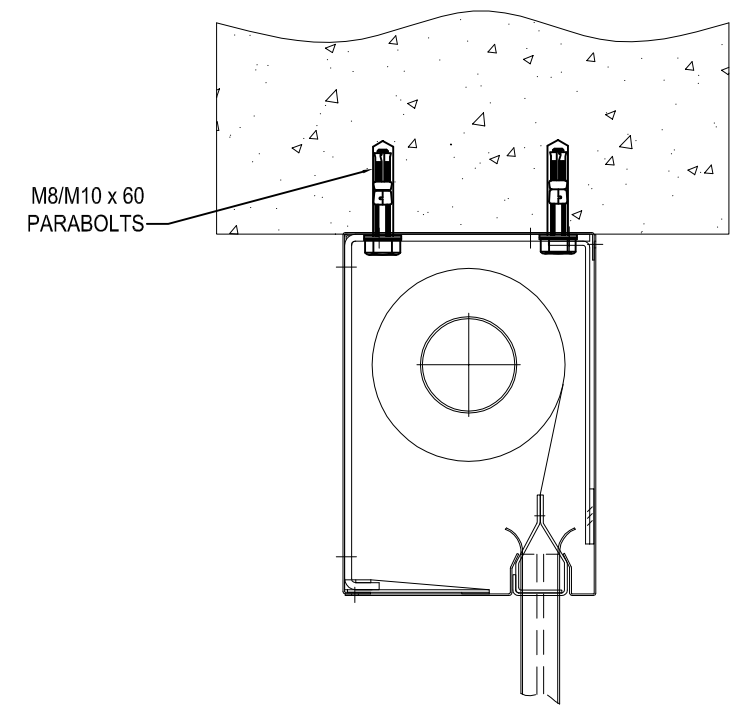

**'DROP ROD' INTO
SLAB FIXING**

**'DROP ROD'
TO UNISTRUT FIXING**

'TOP' FIXING

PRODUCT	ROD SIZE	ROD PITCH	ROD LENGTH
SMOKESTOP	M8/M10	1500 MAX	1000 MAX
FIREMASTER	M8/M10	1000 MAX	1000 MAX
FIREMASTER PLUS	M8/M10	1000 MAX	1000 MAX

DRG. No.
600/114/MK

ALL DIMENSIONS IN MILLIMETERS
UNLESS OTHERWISE STATED

ISSUE: A
DATE: 07-05-08