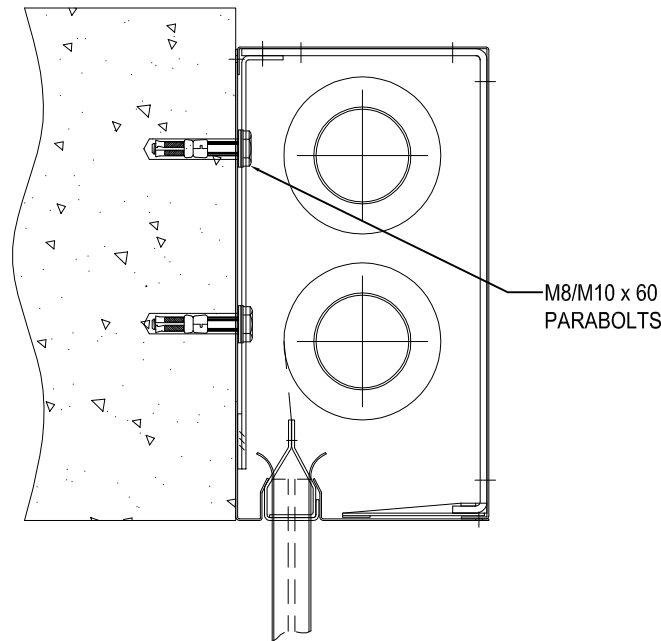

**'DROP ROD' INTO
SLAB FIXING**

**'DROP ROD'
TO UNISTRUT FIXING**

'TOP' FIXING

PRODUCT	ROD SIZE	ROD PITCH	ROD LENGTH
SMOKESTOP	M8/M10	1500 MAX	1000 MAX
FIREMASTER	M8/M10	1000 MAX	1000 MAX
FIREMASTER PLUS	M8/M10	1000 MAX	1000 MAX

DRG. No.
600/114/MK

ALL DIMENSIONS IN MILLIMETERS
UNLESS OTHERWISE STATED

ISSUE: A
DATE: 07-05-08