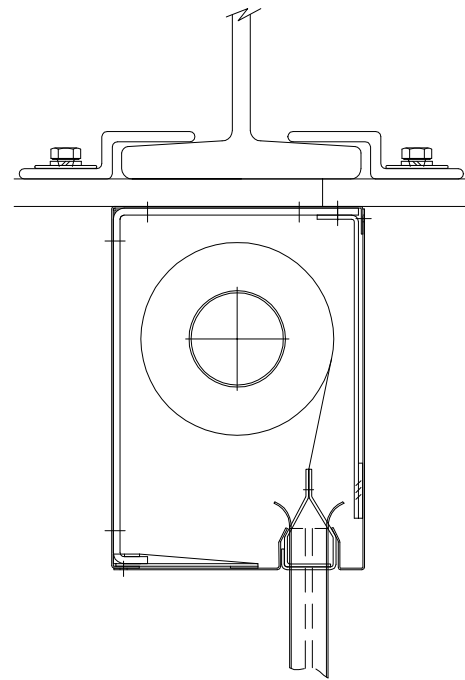

**'DROP ROD' INTO
SLAB FIXING**

**'DROP ROD'
TO UNISTRUT FIXING**

'TOP' FIXING

PRODUCT	ROD SIZE	ROD PITCH	ROD LENGTH
SMOKESTOP	M8/M10	1500 MAX	1000 MAX
FIREMASTER	M8/M10	1000 MAX	1000 MAX
FIREMASTER PLUS	M8/M10	1000 MAX	1000 MAX

DRG. No.
600/114/MK

ALL DIMENSIONS IN MILLIMETERS
UNLESS OTHERWISE STATED

ISSUE: A
DATE: 07-05-08