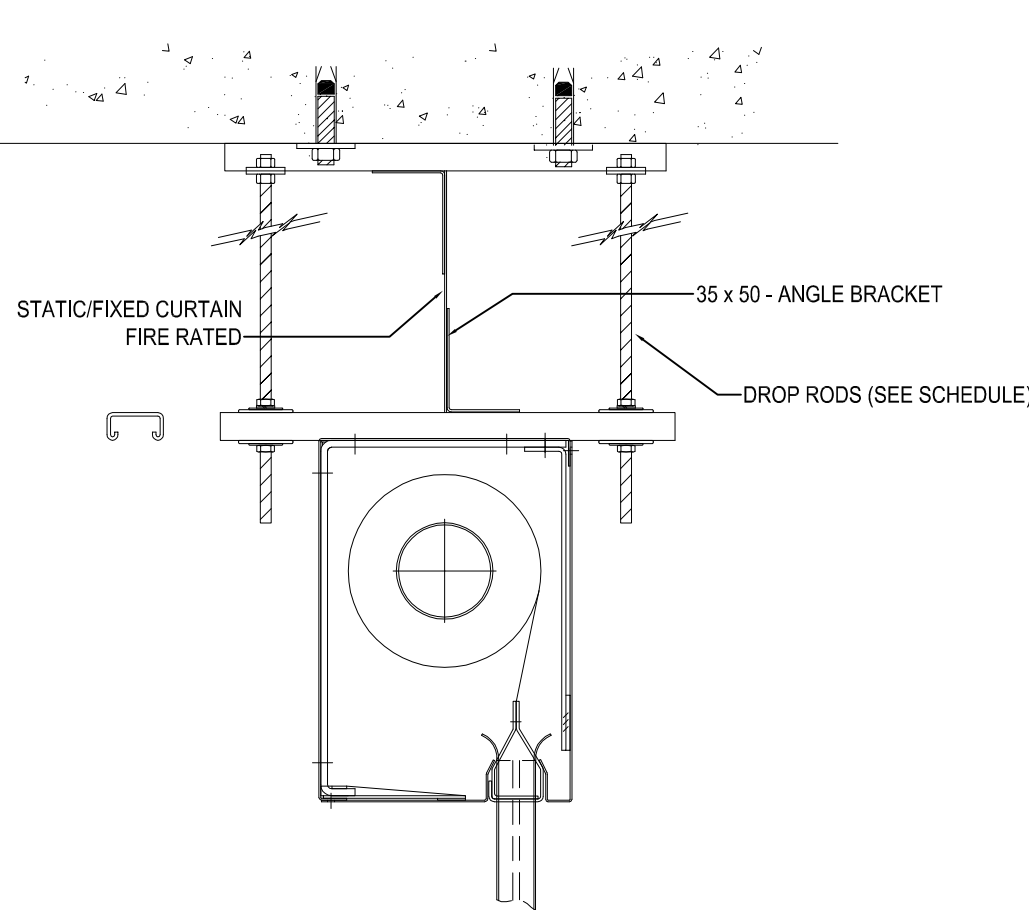

**'DROP ROD' INTO
SLAB FIXING**

**'DROP ROD'
TO UNISTRUT FIXING**

'TOP' FIXING

PRODUCT	ROD SIZE	ROD PITCH	ROD LENGTH
SMOKESTOP	M8/M10	1500 MAX	1000 MAX
FIREMASTER	M8/M10	1000 MAX	1000 MAX
FIREMASTER PLUS	M8/M10	1000 MAX	1000 MAX

DRAWN:
J. REED

CHECKED:
R.K.

APPROVED:
C.J.L.

TITLE:
CURTAIN FITTING DETAILS

©COOPER GROUP LIMITED 1997
ALL RIGHTS RESERVED. THIS DESIGN MAY NOT BE
REPRODUCED IN ANY MATERIAL FORM, INCLUDING
ELECTRONICALLY WITHOUT THE WRITTEN PERMISSION OF
THE COPYRIGHT NAMES

DRG. No.
600/114/MK

ALL DIMENSIONS IN MILLIMETERS
UNLESS OTHERWISE STATED

ISSUE: A
DATE: 07-05-08